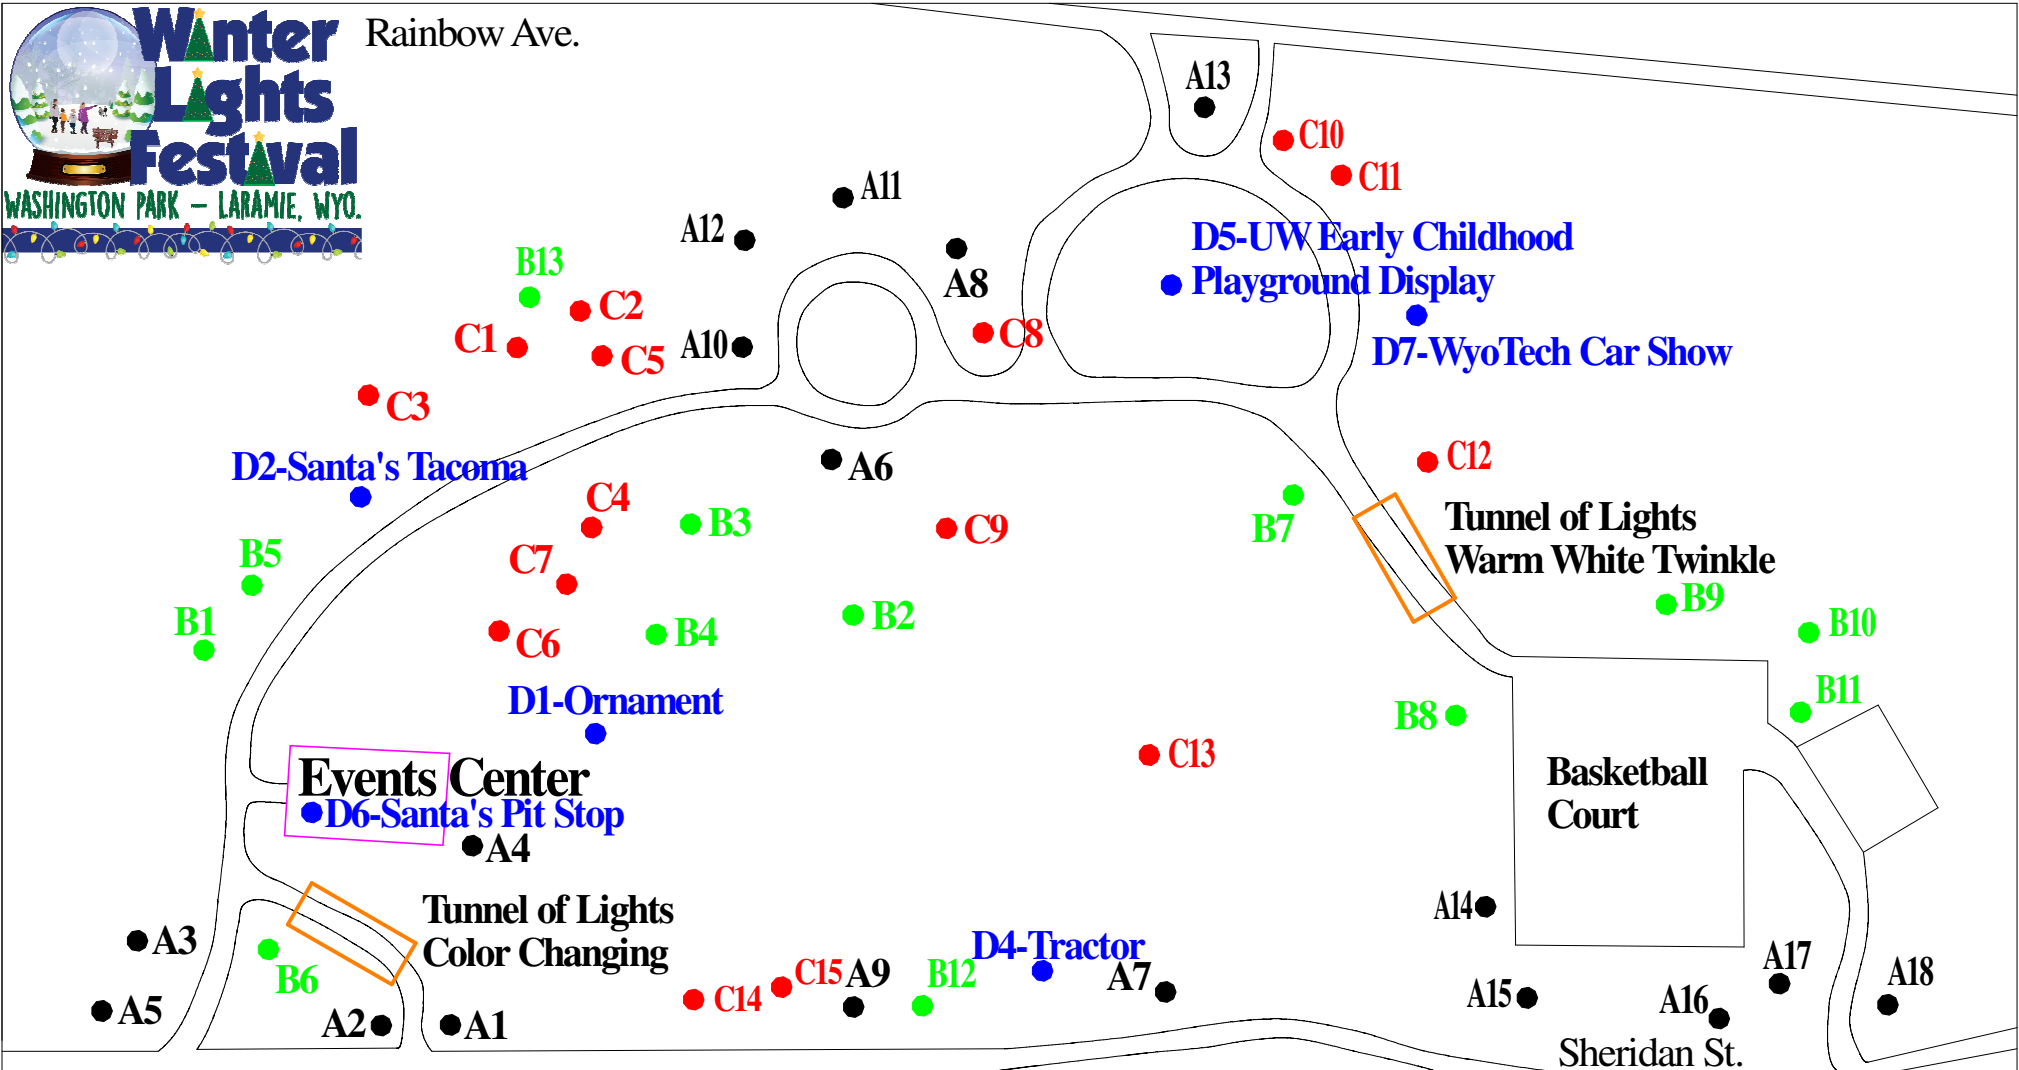

Rainbow Ave.

A1	Wolf Creek Broadcasting- Hits 106	A14	RML & Associates CPAs, LLC	B9	Tracy Young-Lexo is my copilot	C9	Liggett Transport & Crane, LLC
A2	Cowboy Glass LLC	A15	Beyond Blessed, LLC	B10	Bent and Rusty	C10	Laramie Towing
A3	Albany Eye Care	A16	Prism Real Estate	B11	Elevate Real Estate	C11	Snowy Range Ski Area
A4	Choice One Mortgage, Inc	A17	Jessica Nicole Photography	B12	Windy City Pet Store	C12	Western Skies Insurance
A5	Raging Buffalo Woodworks and Lumber	A18	Heart to Heart	B13	Animal Health Center	C13	The Human Bean
A6	Laramie Dental Arts	B1	Laramie GM Auto Center	C1	Advanced Comfort Solutions	C14	Grand Ave Urgent Care
A7	The Campbell Family	B2	Town Square Title	C2	Chalk and Cheese, Big Hollow, The Chocolate Cellar	C15	Laramie Mechanical
A8	Gary Welper Memorial Tree	B3	Riverstone Bank	C3	Brown and Gold	D1	UNIWYO Federal Credit Union
A9	Dory Memorial Tree	B4	Mountain West Farm Bureau	C4	Dooley Oil Inc, Third Street Shell	D2	Toyota of Laramie
A10	Ko Memorial Tree	B5	Real Estate 1	C5	Gary's Plumbing	D4	Rocky Mountain Reclamation
A11	Nancy Welper Memorial Tree	B6	Albany County Chiropractic	C6	Tough Guys	D5	UW Early Childhood Professional Learning Collaborative
A12	Pheonix Memorial Tree	B7	Quality Inn	C7	Corthell and King	D6	Mountain Valley Properties
A13	Solomon Minton Memorial Tree	B8	ACPE Federal Credit Union	C8	Mountain Valley Properties	D7	WyoTech